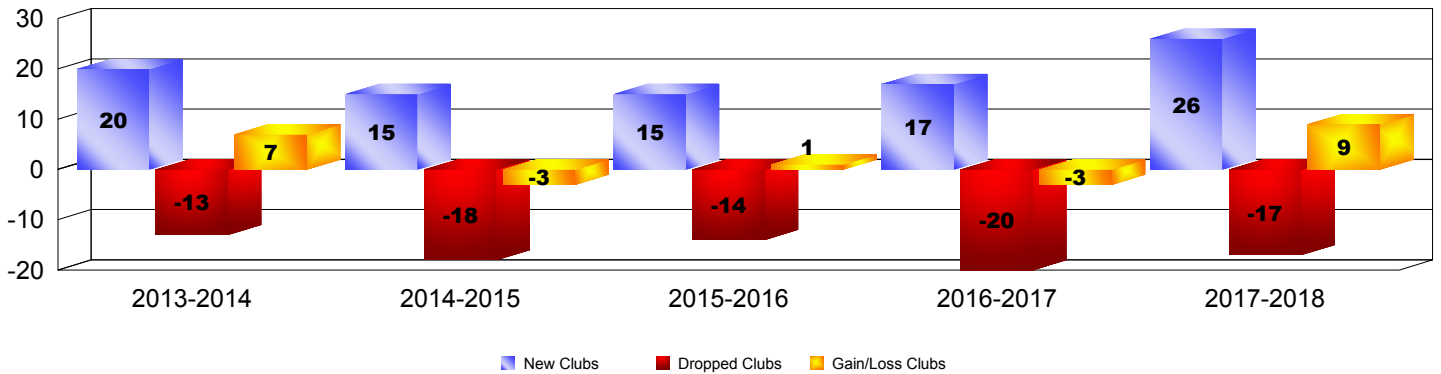

Year	New Clubs	Dropped Clubs	Gain/Loss Clubs	New Members	Charter Members	Reinstate Members	Transfer Members	Total Member Added	Total Members Dropped	Gain/Loss Members
2013-2014	20	-13	7	2693	539	165	219	3616	-4819	-1203
2014-2015	15	-18	-3	2964	379	190	393	3926	-4813	-887
2015-2016	15	-14	1	2747	383	145	437	3712	-4578	-866
2016-2017	17	-20	-3	3138	455	195	281	4069	-4549	-480
2017-2018	26	-17	9	2689	678	131	300	3798	-4213	-415
<b>Average</b>	<b>19</b>	<b>-16</b>	<b>2</b>	<b>2846</b>	<b>487</b>	<b>165</b>	<b>326</b>	<b>3824</b>	<b>-4594</b>	<b>-770</b>

**Clubs**

**Members**

**Membership Composition**

June 2018 Cumulative

**Gender Comparison**

June 2018 Cumulative