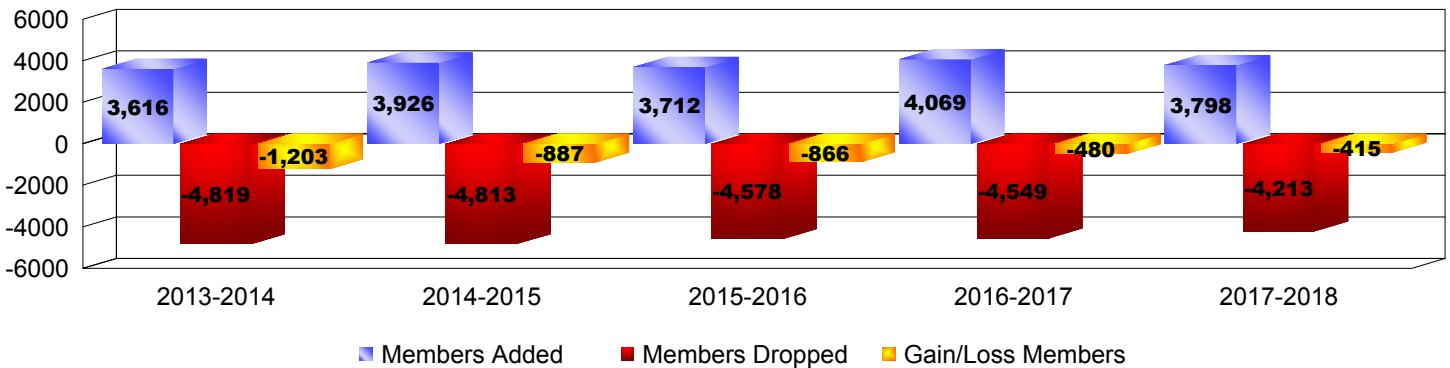

Year	New Clubs	Dropped Clubs	Gain/Loss Clubs	New Members	Charter Members	Reinstate Members	Transfer Members	Total Member Added	Total Members Dropped	Gain/Loss Members
2013-2014	20	-13	7	2693	539	165	219	3616	-4819	-1203
2014-2015	15	-18	-3	2964	379	190	393	3926	-4813	-887
2015-2016	15	-14	1	2747	383	145	437	3712	-4578	-866
2016-2017	17	-20	-3	3138	455	195	281	4069	-4549	-480
2017-2018	26	-17	9	2689	678	131	300	3798	-4213	-415
<b>Average</b>	<b>19</b>	<b>-16</b>	<b>2</b>	<b>2846</b>	<b>487</b>	<b>165</b>	<b>326</b>	<b>3824</b>	<b>-4594</b>	<b>-770</b>

**Clubs**

**Members**

**Membership Composition**

June 2018 Cumulative

**Gender Comparison**

June 2018 Cumulative